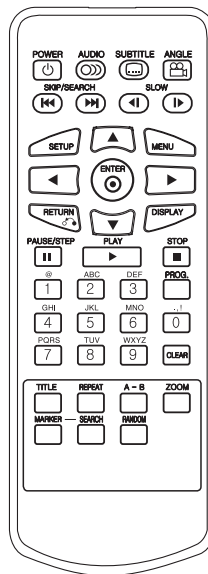

LG Electronics U.S.A., Inc. • 1000 Sylvan Avenue Englewood Cliffs, NJ 07632

Customer Service and Technical Support: (800) 243-0000 • LGusa.com

© 2008 LG Electronics U.S.A., Inc., Englewood Cliffs, NJ. All rights reserved. "LG Life's Good" is a registered trademark of LG Corp.

All other trademarks are the property of their respective owners. Design, features and specifications subject to change without notice. 06/13/08